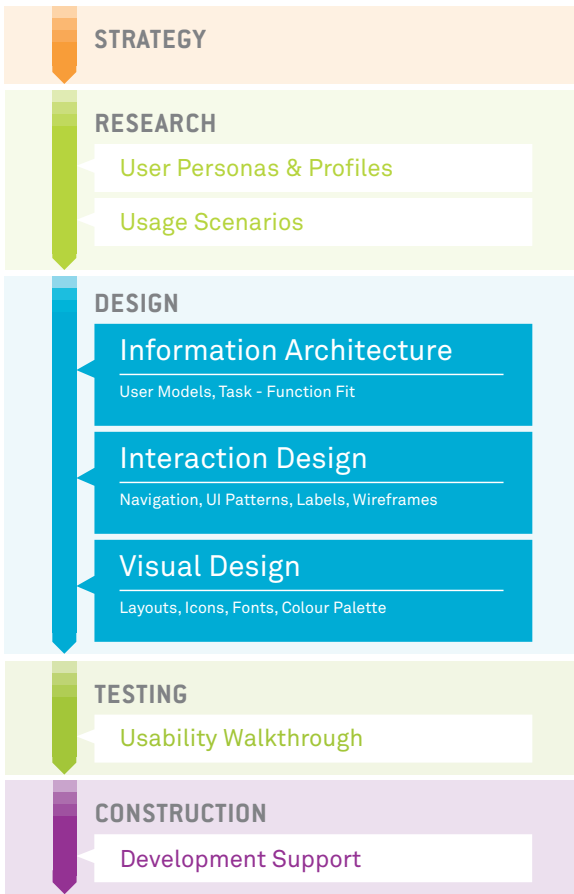

GUI DESIGN

OUR APPROACH

Information Architecture

This design stage ensures that the GUI will achieve a good fit between the tasks that users must complete and the functionality that is available.

Interaction Design

Interaction design captures how users will navigate the interface to complete their tasks. Wireframe layouts are used to capture the navigation, controls and labels for each function – the wireframes can also be used for early Usability Testing.

Visual Design

Our creative design team will work with your product team to create an appropriate visual design for the approved interaction design. This includes designing the layout, icons, fonts and colour scheme – everything that end users will see.

Development Support

During development, the previous three design stages are executed into the actual product. We support this phase with detailed documentation and specifications. Agile development environments benefit from our rapid user experience review and test cycles.

CONTACT US

TORONTO
30 Duncan Street, Suite 701
Toronto, ON M5V 2C3 Canada
T: 416.855.3367

OTTAWA
408 Churchill Ave N
Ottawa, ON K1Z 5C6
T: 613.688.0906

CAMBRIDGE
The Tram Shed
184 East Road
Cambridge, UK CB1 1BG
T: +44 (0)1223 853907

LONDON
Kemp House
152-160 City Road
London, UK EC1V 2NX
T: +44 (0)20 3598 2601